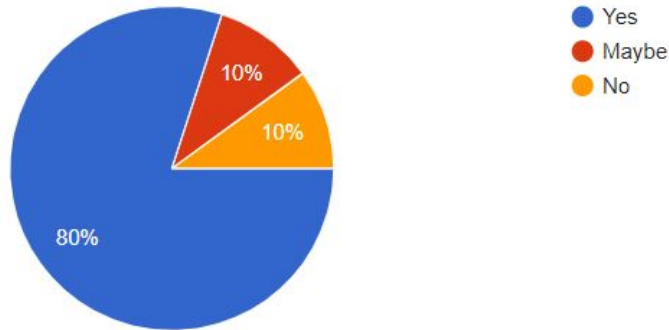

Problem

- Online school can be difficult
- Sometimes it is very hard to find your zoom link for your class at the last minute

Not all teacher want to use the same way to organize their classes

This app will make it easier to find your class zoom links and stay organized

Have you ever panicked to find a zoom link right before your class starts?

20 responses