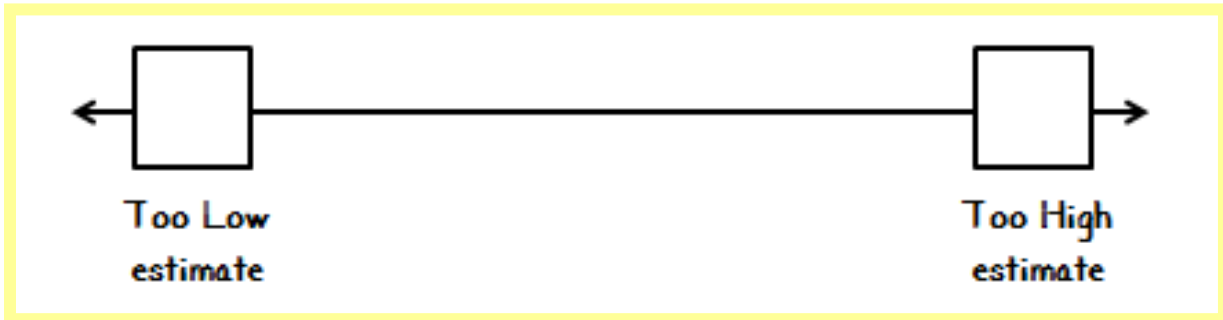

## Estimate and Measure Dowel Rods

1. ESTIMATE how long the wooden dowel rod is using centimeters.

2. Choose a measurement tool and record your measurement on a sticky note sheet.