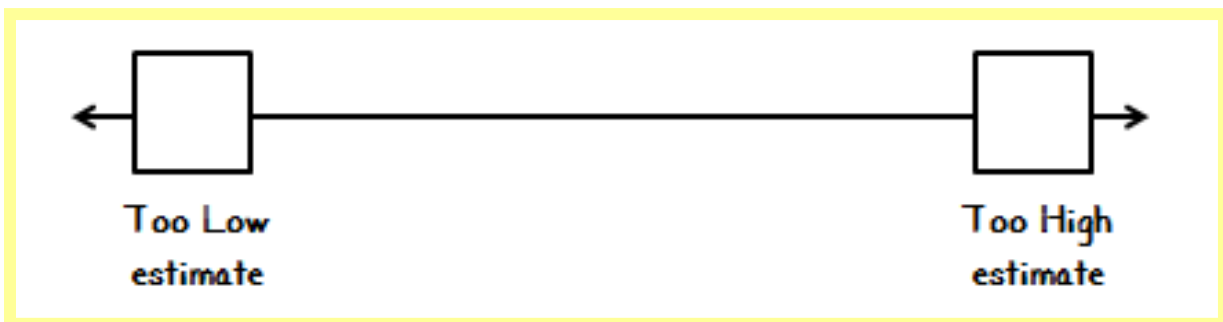

## Estimate and Measure Dowel Rods

1. ESTIMATE how long the wooden dowel rod is using centimeters.

2. Choose a measurement tool and record your measurement on a sticky note sheet.