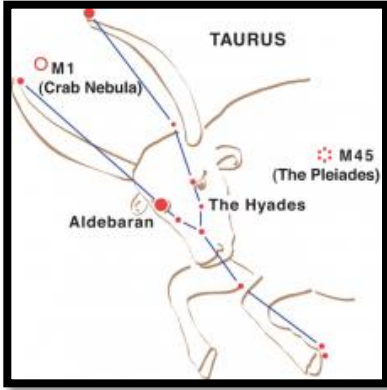

Constellation Cards from
<https://stardate.org/nightsky/constellations>

Leo, the Lion

Virgo, the Virgin

Cygnus, the Swan

Gemini, the Twins

Constellation Cards from
<https://stardate.org/nightsky/constellations>

Orion, the Hunter

Ursa Major, the Big Bear

Pegasus, the Flying Horse

Canis Major, the Big Dog

Constellation Cards from
<https://stardate.org/nightsky/constellations>

Taurus, the Bull

Pisces, the Fish

Cassiopeia, The Queen

Scorpio, the Scorpion
