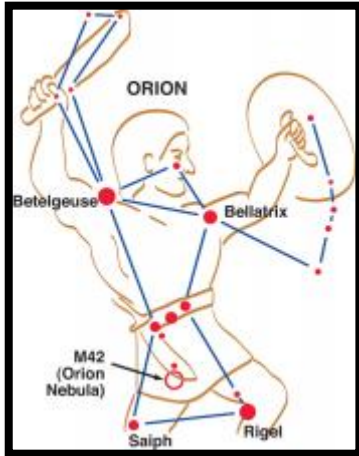

Constellation Cards from
<https://stardate.org/nightsky/constellations>

Leo, the Lion

Virgo, the Virgin

Cygnus, the Swan

Gemini, the Twins

Constellation Cards from
<https://stardate.org/nightsky/constellations>

Orion, the Hunter

Ursa Major, the Big Bear

Pegasus, the Flying Horse

Canis Major, the Big Dog

Constellation Cards from
<https://stardate.org/nightsky/constellations>

Taurus, the Bull

Pisces, the Fish

Cassiopeia, The Queen