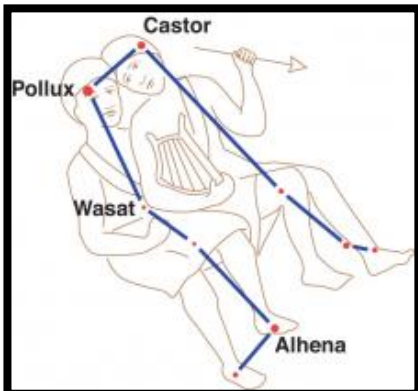

Constellation Cards from
<https://stardate.org/nightsky/constellations>

Leo, the Lion

Virgo, the Virgin

Cygnus, the Swan

Gemini, the Twins

Constellation Cards from
<https://stardate.org/nightsky/constellations>

Orion, the Hunter

Ursa Major, the Big Bear

Pegasus, the Flying Horse

Canis Major, the Big Dog

Constellation Cards from
<https://stardate.org/nightsky/constellations>

Taurus, the Bull

Pisces, the Fish

Cassiopeia, The Queen