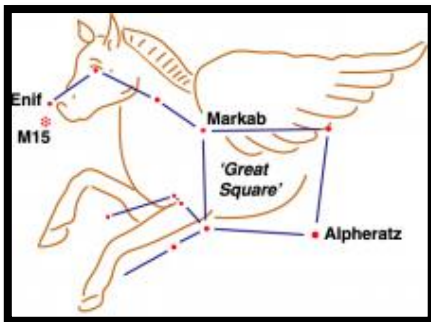

Constellation Cards from
<https://stardate.org/nightsky/constellations>

Leo, the Lion

Virgo, the Virgin

Cygnus, the Swan

Gemini, the Twins

Constellation Cards from
<https://stardate.org/nightsky/constellations>

Orion, the Hunter

Ursa Major, the Big Bear

Pegasus, the Flying Horse

Canis Major, the Big Dog

Constellation Cards from
<https://stardate.org/nightsky/constellations>

Taurus, the Bull

Pisces, the Fish

Cassiopeia, The Queen