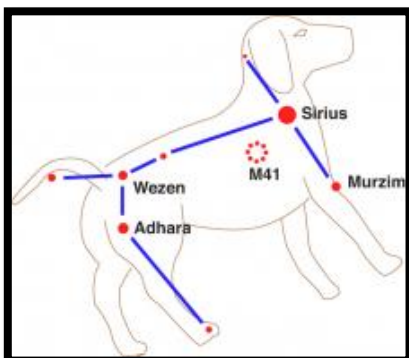

Constellation Cards from
<https://stardate.org/nightsky/constellations>

Leo, the Lion

Virgo, the Virgin

Cygnus, the Swan

Gemini, the Twins

Constellation Cards from
<https://stardate.org/nightsky/constellations>

Orion, the Hunter

Ursa Major, the Big Bear

Pegasus, the Flying Horse

Canis Major, the Big Dog

Constellation Cards from
<https://stardate.org/nightsky/constellations>

Taurus, the Bull

Pisces, the Fish

Cassiopeia, The Queen