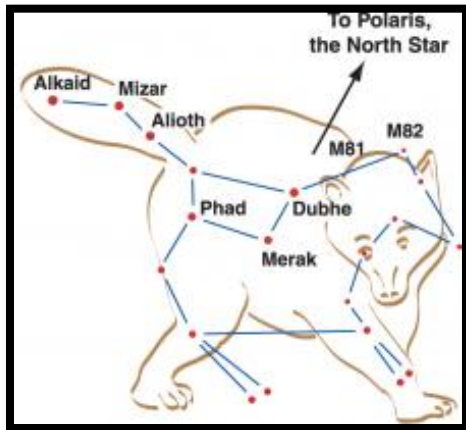

Constellation Cards from
<https://stardate.org/nightsky/constellations>

Leo, the Lion

Virgo, the Virgin

Cygnus, the Swan

Gemini, the Twins

Constellation Cards from
<https://stardate.org/nightsky/constellations>

Orion, the Hunter

Ursa Major, the Big Bear

Pegasus, the Flying Horse

Canis Major, the Big Dog

Constellation Cards from
<https://stardate.org/nightsky/constellations>

Taurus, the Bull

Pisces, the Fish

Cassiopeia, The Queen